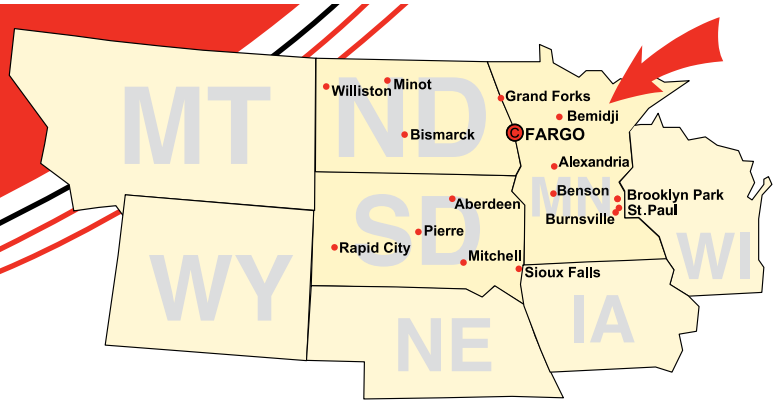

DSG

DAKOTA SUPPLY GROUP
For all the right connections!

Clair Zirnhelt
Branch Manager

Jay Tupa
Outside Sales Electrical
& Mechanical

Jerry Meland
City Desk Manager

Kory Kooima
Inside Sales

Your Bemidji DSG Team