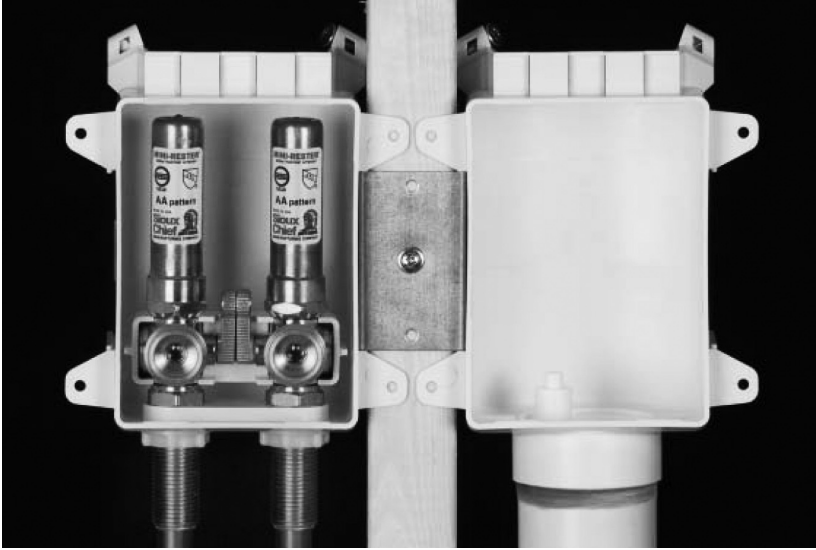

## Ox Box Outlet Boxes: Stronger, Faster, More Flexible Installations, Every Time

**Separate supply and drain boxes**

For flexible layout!

**Strong and fast mounting over the stud**

Reduces the number of joints behind the wall, which saves installation time and reduces the risk of leaks behind the wall!

**Durable ABS construction with a strong steel box bracket**

Stands up to job site abuse!

**Integrated Grip Tip test nipple**

Makes testing easy!

**Drain knockout easily removes in one piece**

High-quality, North American quarter-turn ball valve